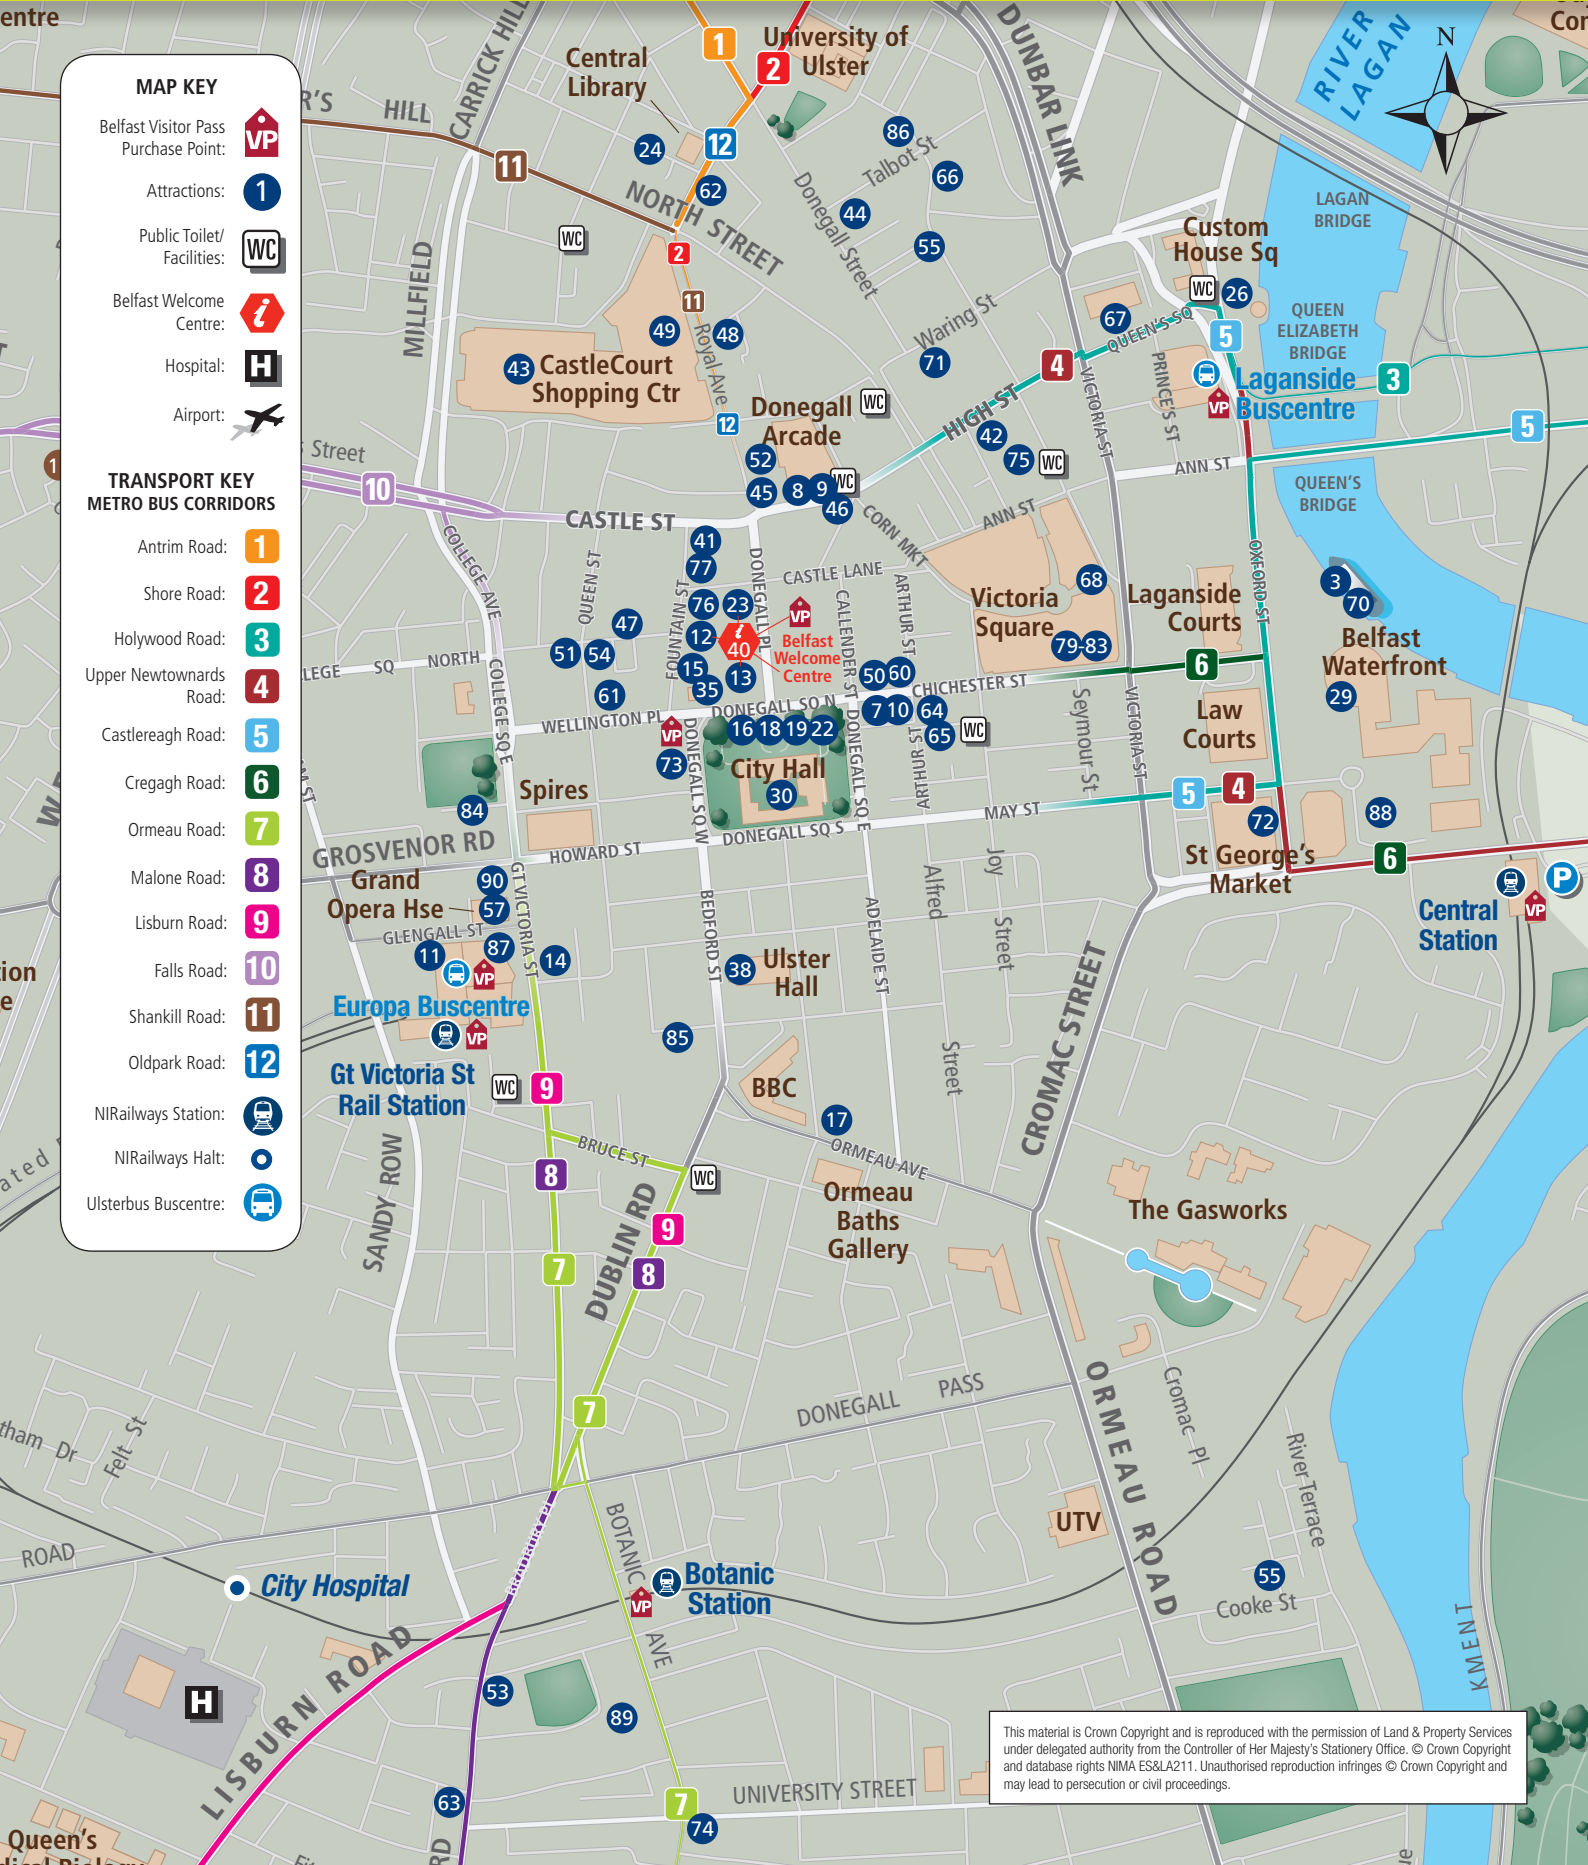

Belfast Visitor Pass

Zone Map - City Centre

Welcome to Belfast! The routes and attractions available using your Belfast Visitor Pass are shown on the zone map below. Please visit: www.translink.co.uk and www.gotobelfast.com

Translink T: 028 90 66 66 30 Belfast Welcome Centre T: 028 9024 6609

MAP KEY

- Belfast Visitor Pass Purchase Point:
- Attractions:
- Public Toilet/Facilities:
- Belfast Welcome Centre:
- Hospital:
- Airport:

TRANSPORT KEY

METRO BUS CORRIDORS

- Antrim Road:
- Shore Road:
- Hollywood Road:
- Upper Newtownards Road:
- Castlereagh Road:
- Cregagh Road:
- Ormeau Road:
- Malone Road:
- Lisburn Road:
- Falls Road:
- Shankill Road:
- Oldpark Road:
- NIRailways Station:
- NIRailways Halt:
- Ulsterbus Buscentre: